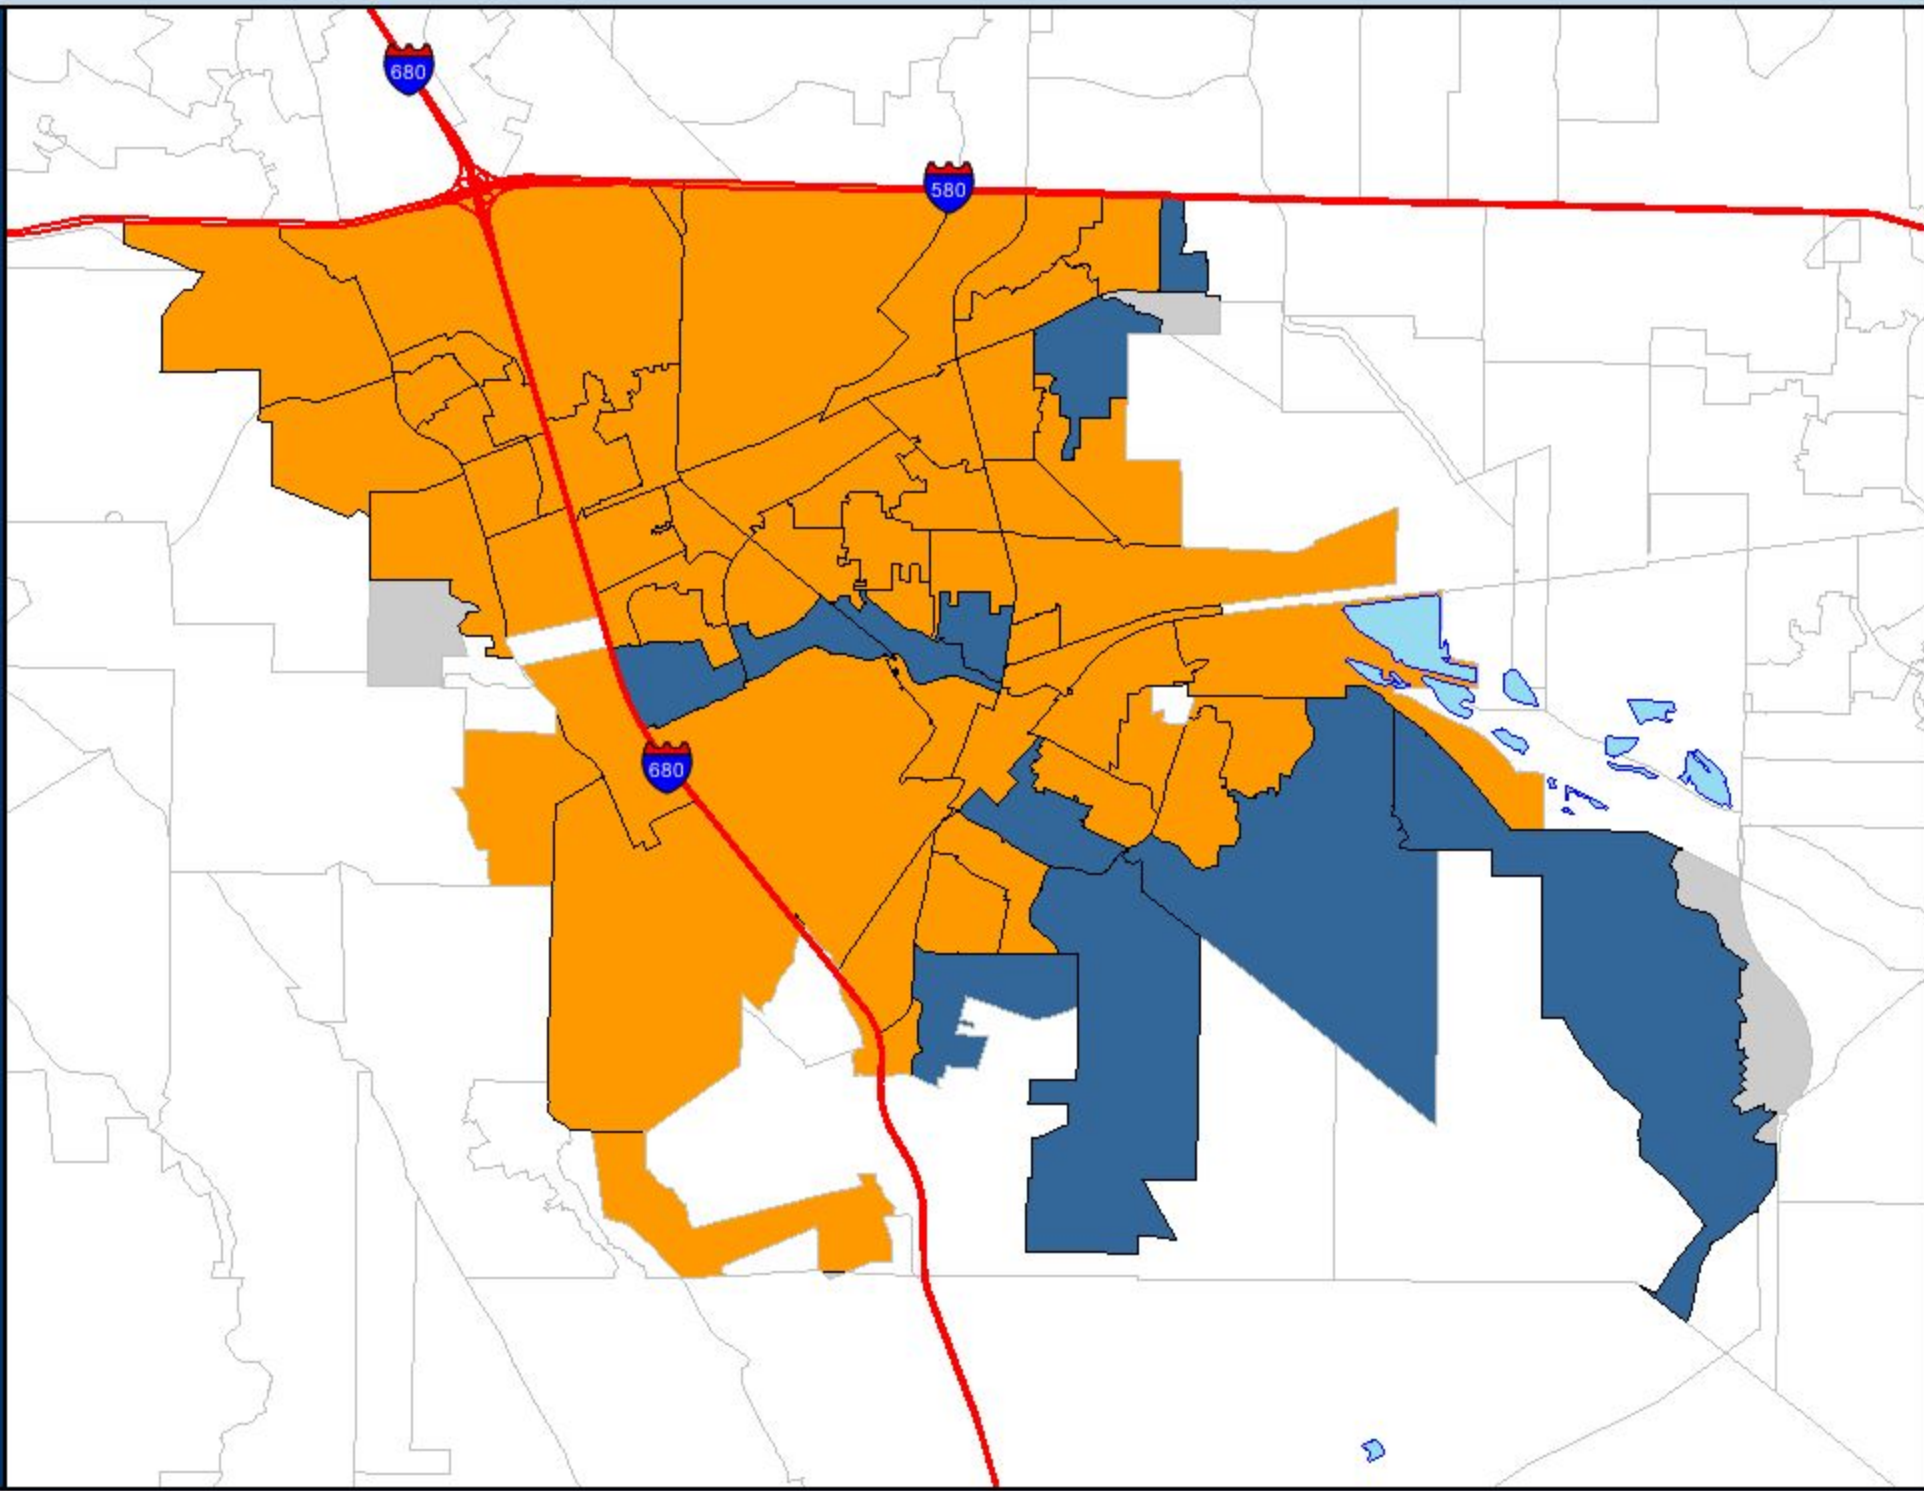

**Map Legend**

- Map Legend
- Highway
- City Limits
- Water
- Major Road
- Alameda County
- Board Of Supervisors
- Context Road
- Precincts

Mayor - Berkeley

- NP - Tom Bates
- NP - Shirley Dean
- Write-in
- Not in this Race
- Not Reported
- Tie Vote
- Vote by Mail Precinct

**Race Totals**

Candidate/Race	Votes	%
NP - Tom Bates	34208	60.9%
NP - Shirley Dean	20188	35.94%
Write-in	1774	3.16%

- Map Legend
- Map Legend
  - Highway
  - City Limits
  - Water
  - Major Road
  - Alameda County
  - Board Of Supervisors
  - Context Road
  - Precincts

**Map Legend**

- Map Legend
- Highway
- City Limits
- Water
- Major Road
- Alameda County
- Board Of Supervisors
- Context Road
- Precincts

Oakland Councilmember, At Large

- NP - Kerry Hamill
- NP - Rebecca Kaplan
- Write-in
- Not in this Race
- Not Reported
- Tie Vote
- Vote by Mail Precinct