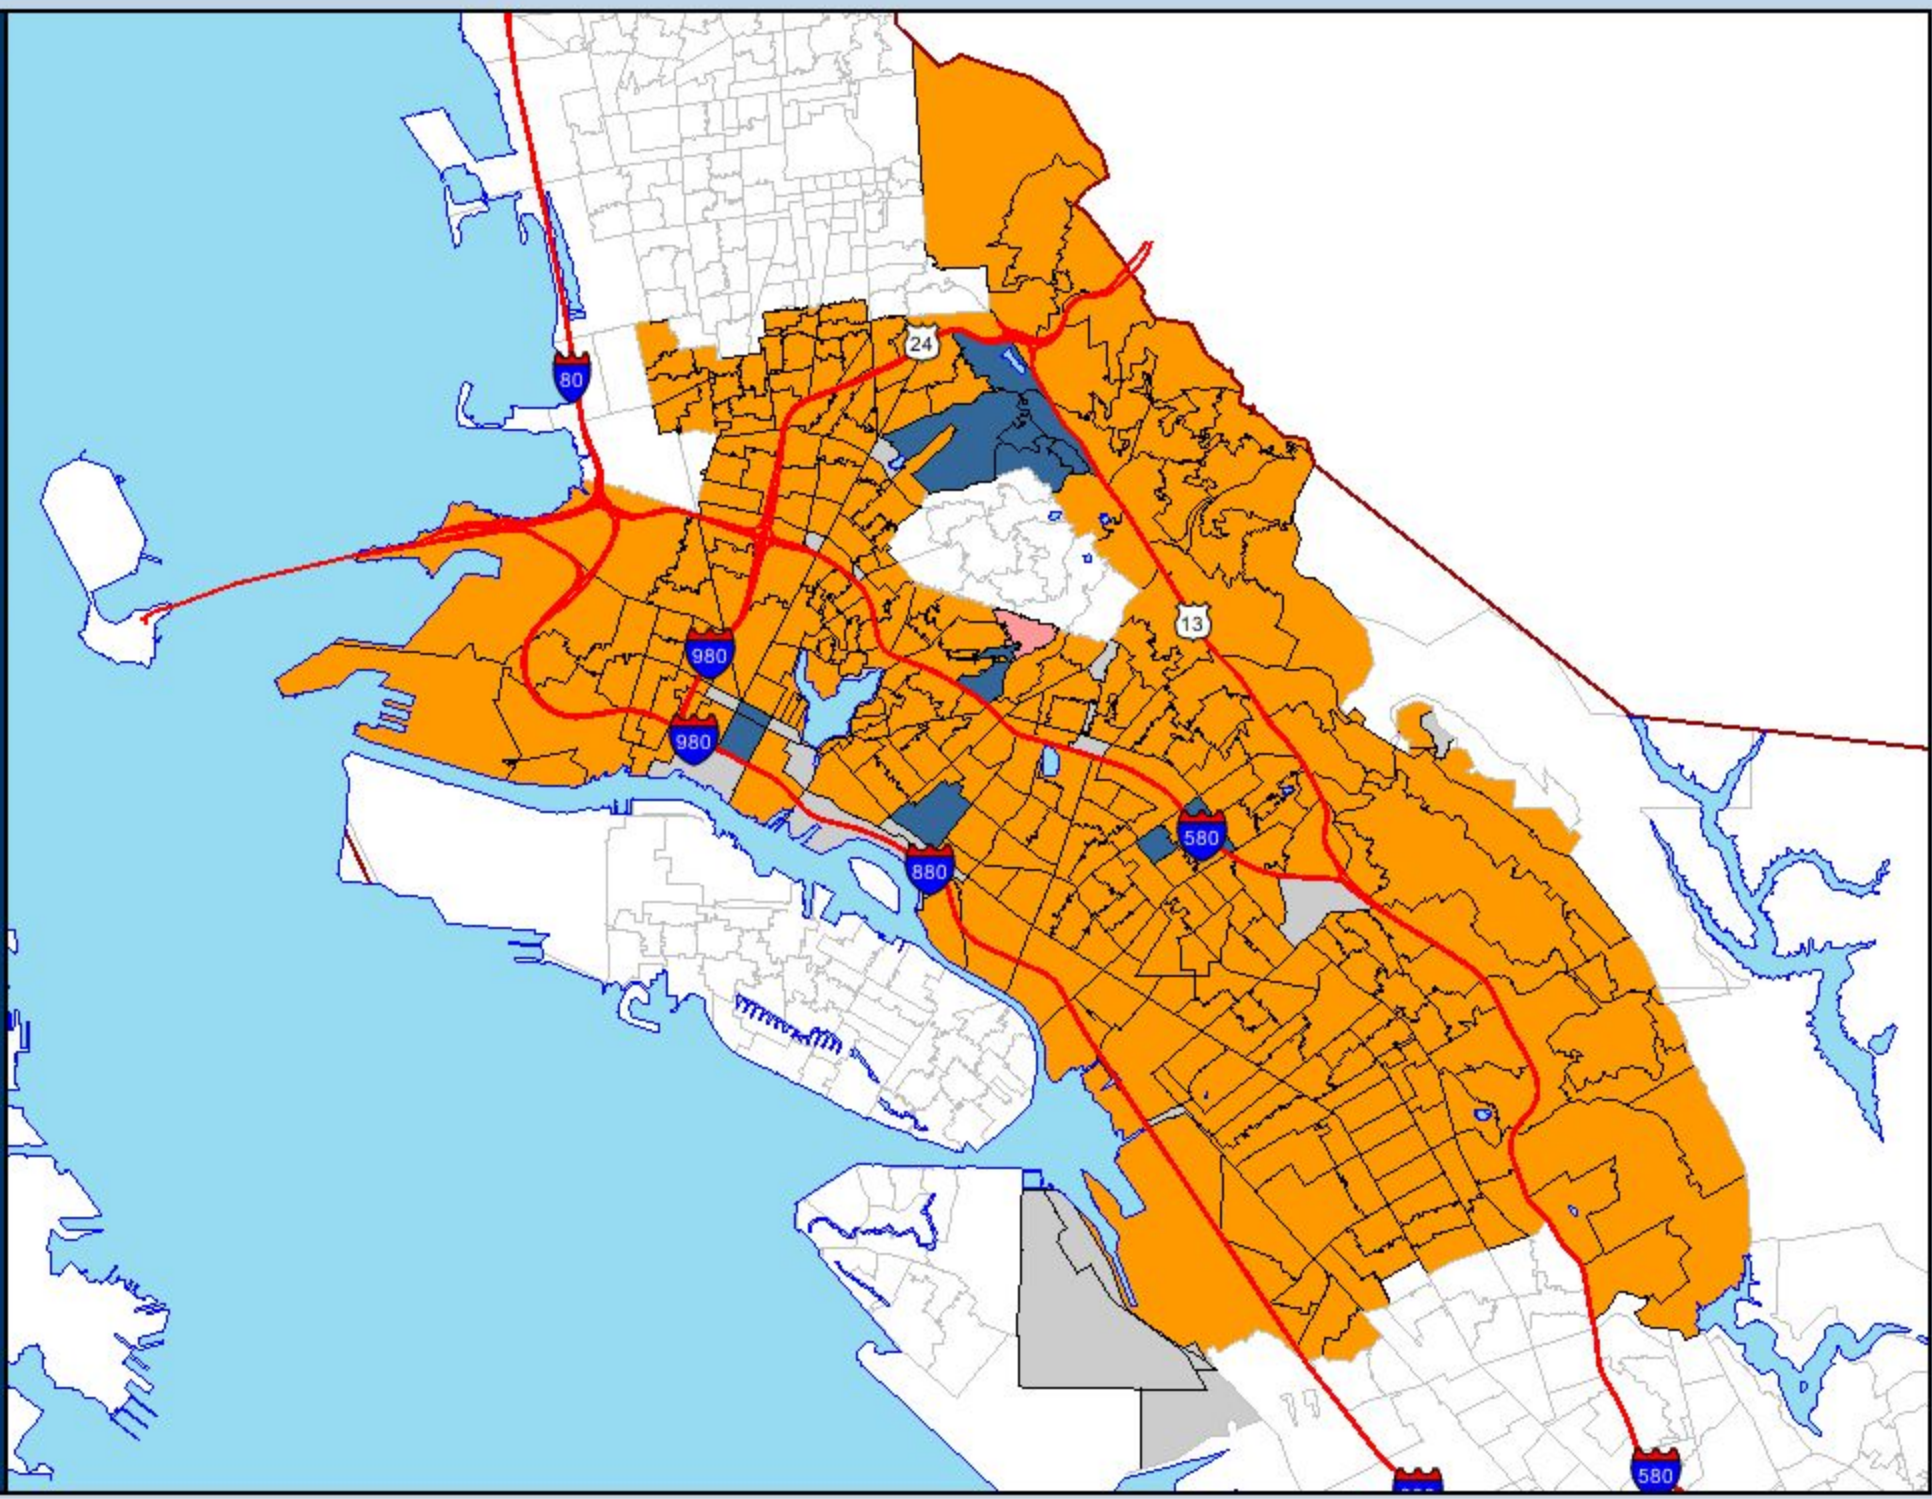

Oakland Councilmember, At Large

- NP - Kerry Hamill
- NP - Rebecca Kaplan
- Write-in
- Not in this Race
- Not Reported
- Tie Vote
- Vote by Mail Precinct

Race Totals

Candidate/Race	Votes	%
NP - Rebecca Kaplan	84531	62.07%
NP - Kerry Hamill	50387	37%
Write-in	1269	.93%

Map Legend

- ☒ Highway
- ☐ City Limits
- ☒ Water
- ☐ Major Road
- ☒ Alameda County
- ☐ Board Of Supervisors
- ☐ Context Road
- ☒ Precincts
- ☒ Precinct Numbers