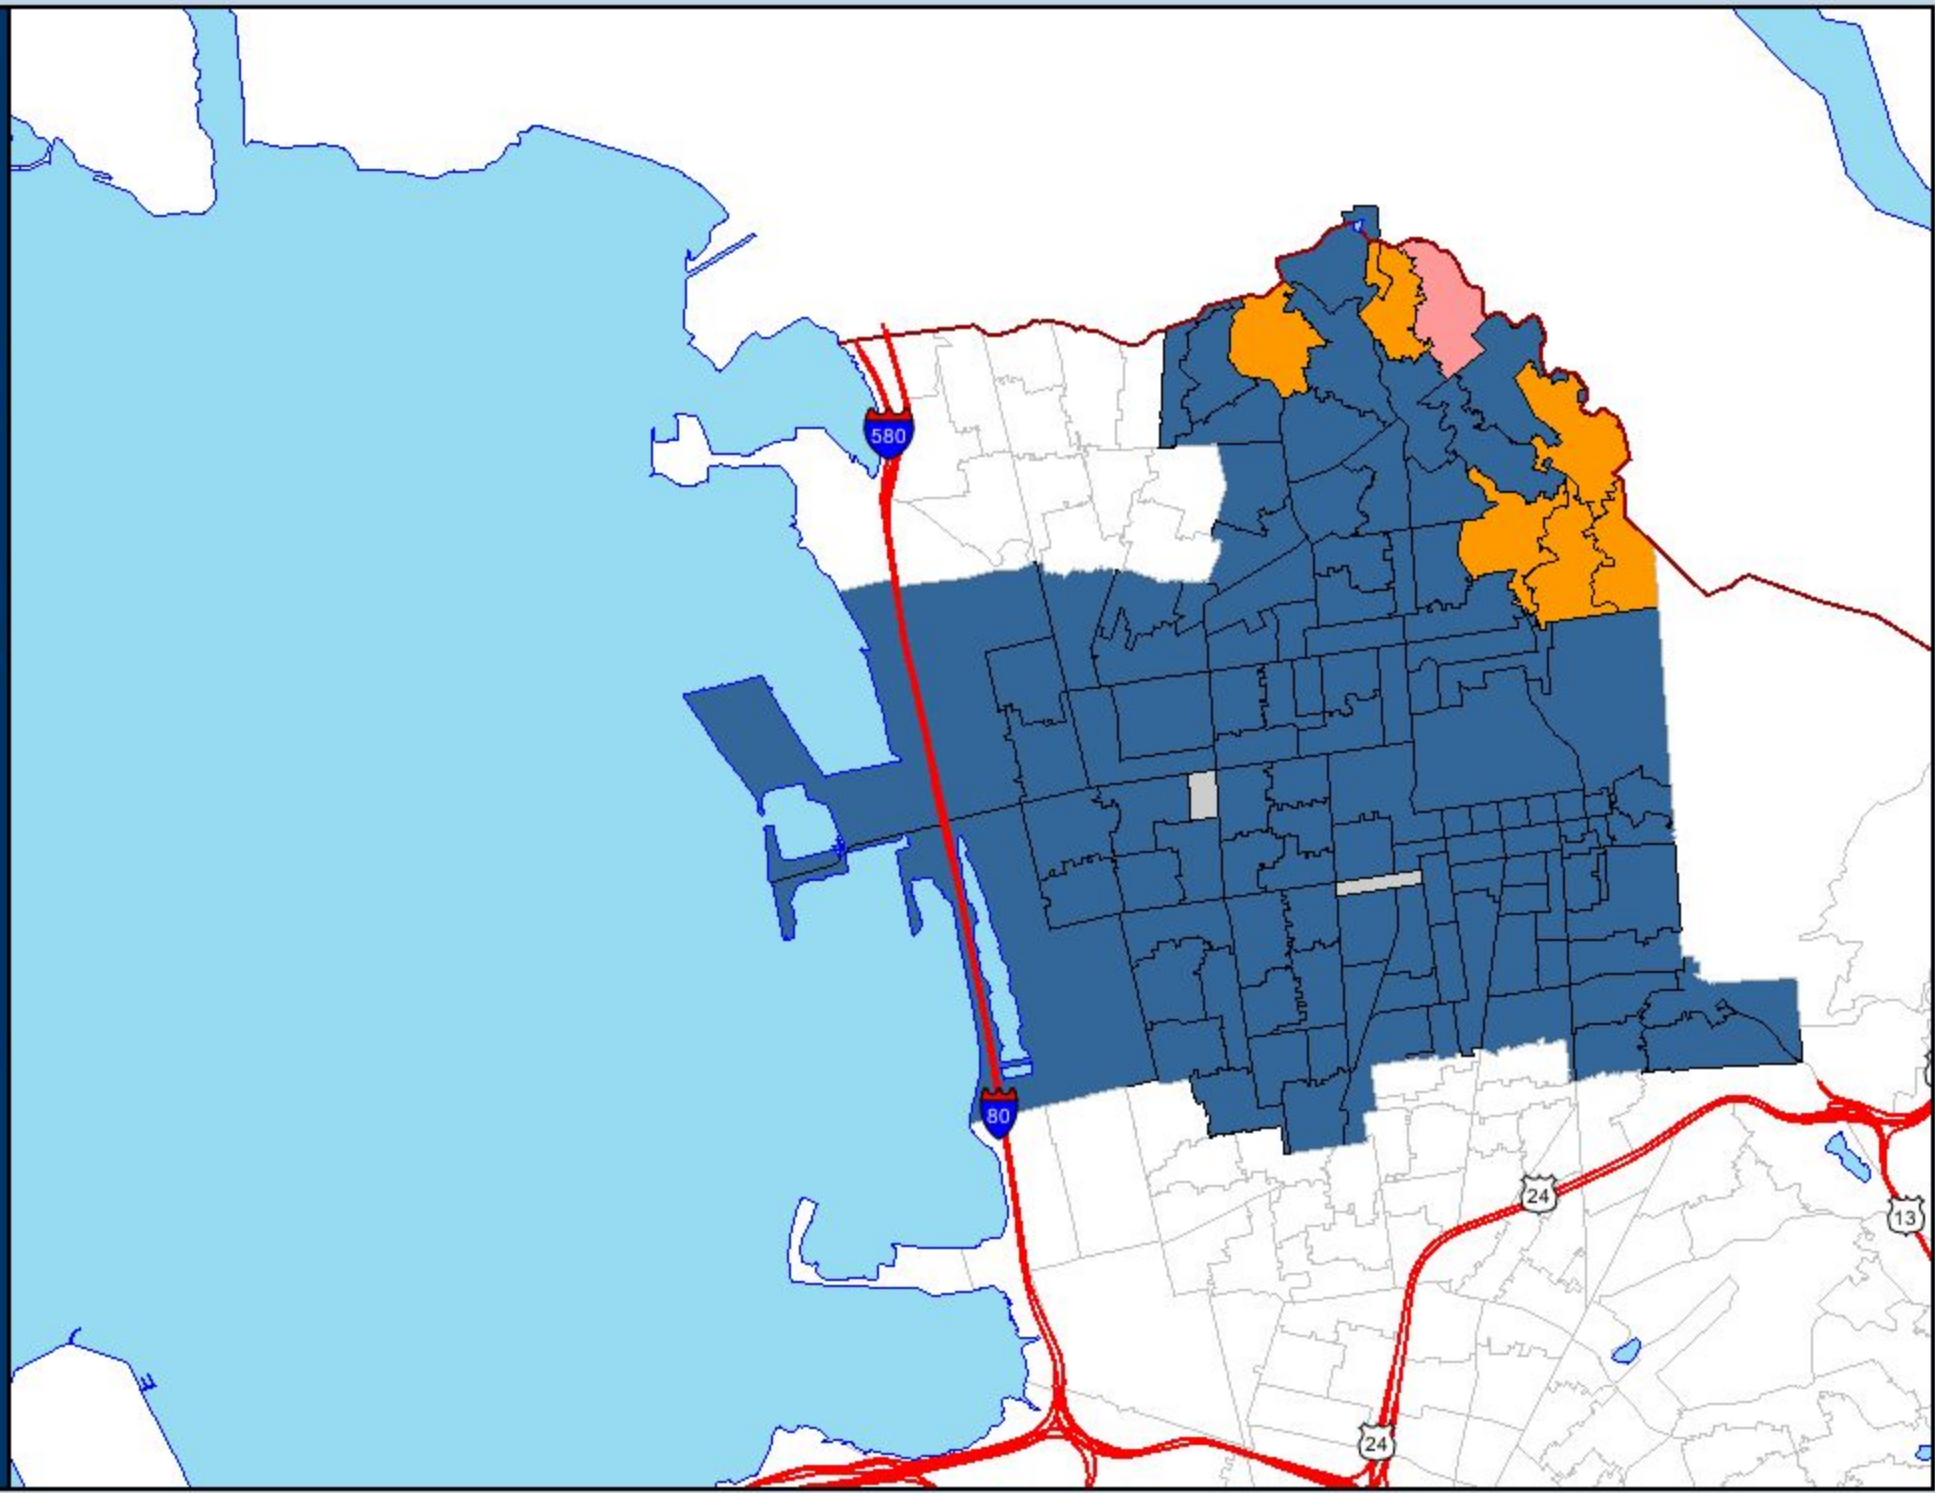

**Map Legend**

- Map Legend
- Highway
- City Limits
- Water
- Major Road
- Alameda County
- Board Of Supervisors
- Context Road
- Precincts

Mayor - Berkeley

- NP - Tom Bates
- NP - Shirley Dean
- Write-in
- Not in this Race
- Not Reported
- Tie Vote
- Vote by Mail Precinct

**Race Totals**

Candidate/Race	Votes	%
NP - Tom Bates	34208	60.9%
NP - Shirley Dean	20188	35.94%
Write-in	1774	3.16%

- Map Legend
- Map Legend
  - Highway
  - City Limits
  - Water
  - Major Road
  - Alameda County
  - Board Of Supervisors
  - Context Road
  - Precincts