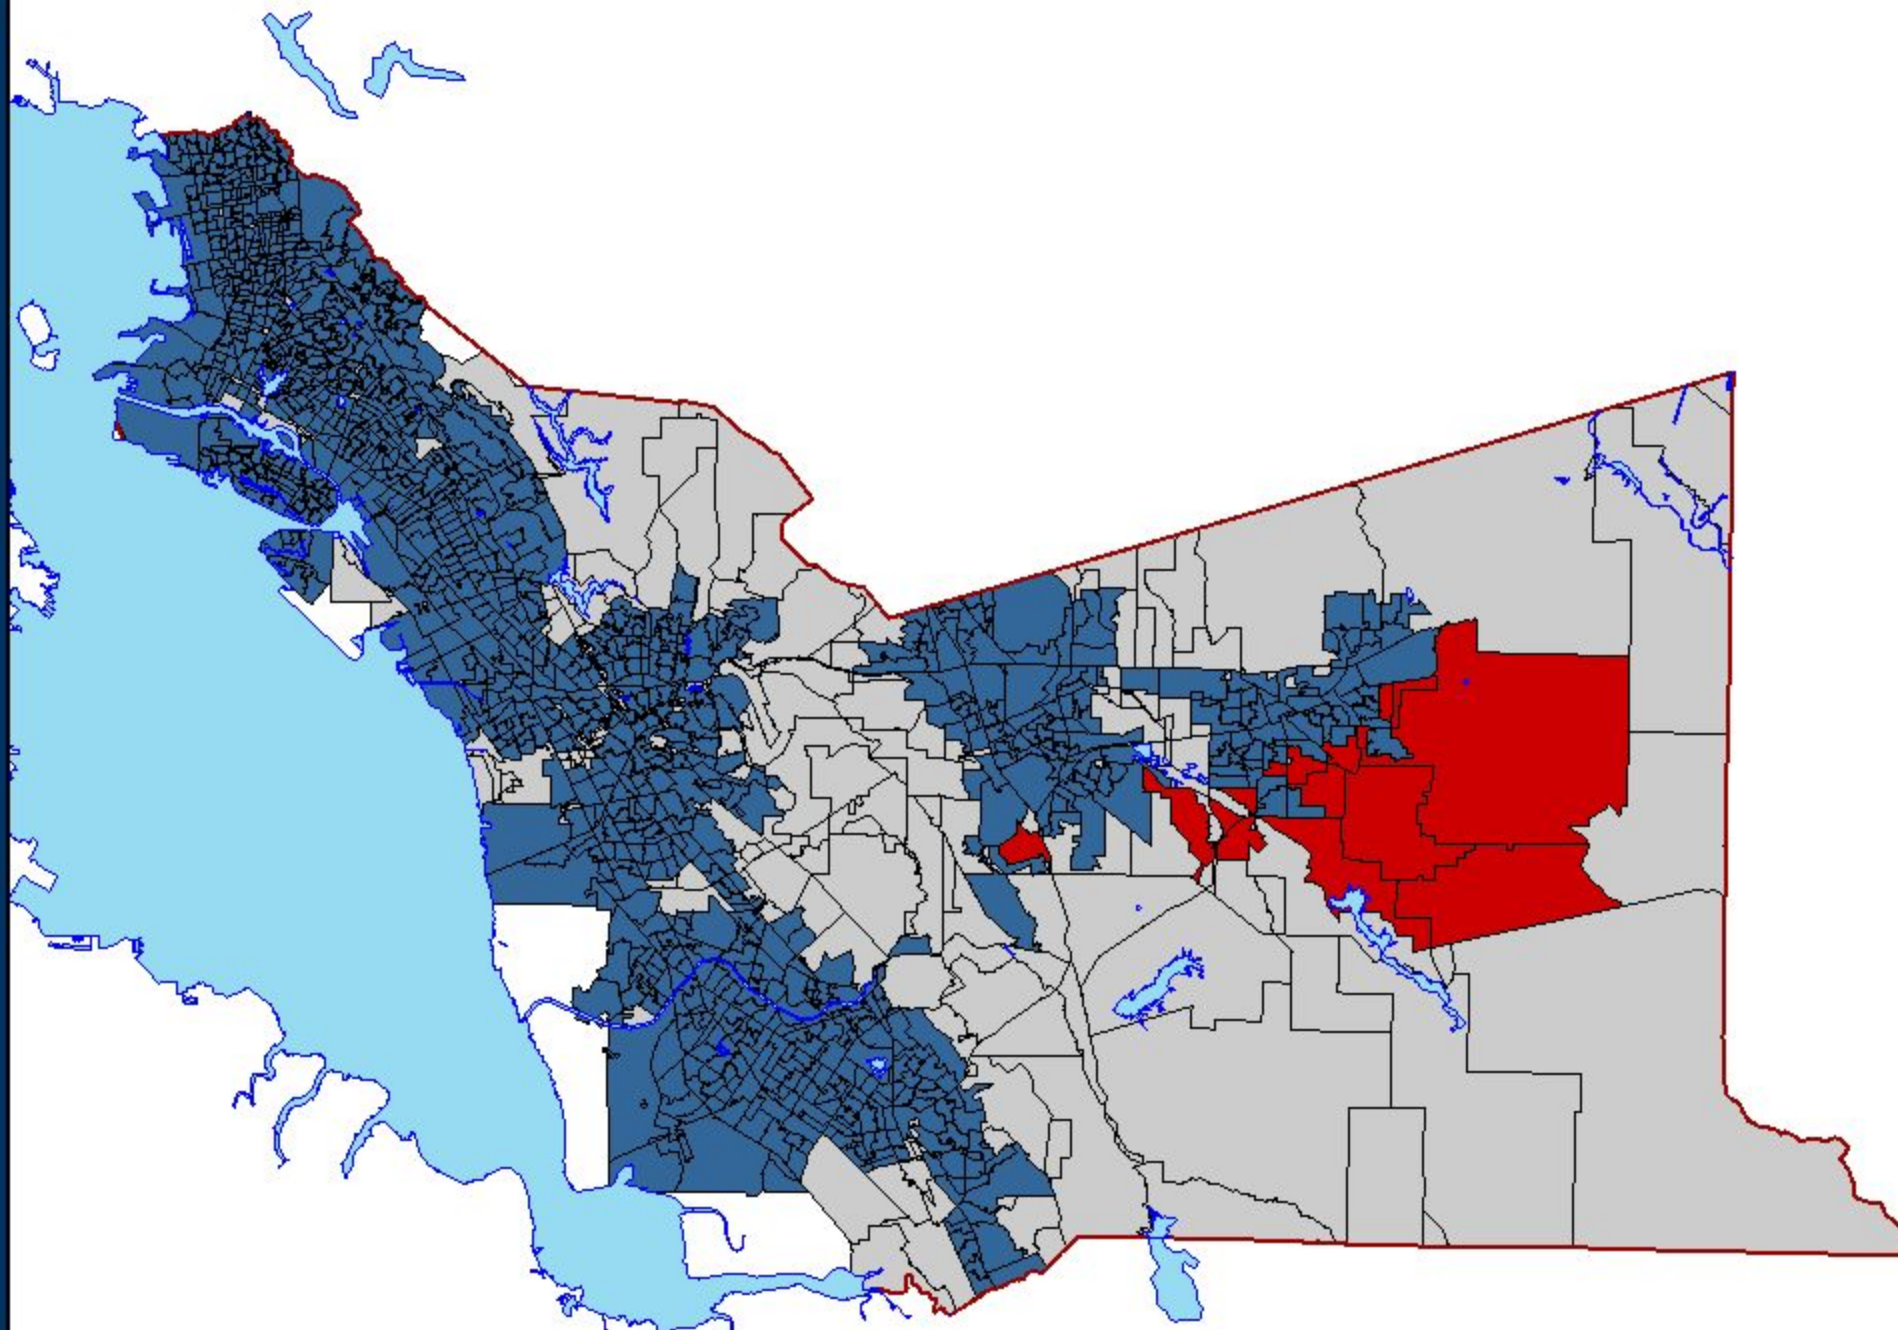

**Map Legend**

- Map Legend
- Highway
- City Limits
- Water
- Major Road
- Alameda County
- Board Of Supervisors
- Context Road
- Precincts

Mayor - Berkeley

- NP - Tom Bates
- NP - Shirley Dean
- Write-in
- Not in this Race
- Not Reported
- Tie Vote
- Vote by Mail Precinct

**Race Totals**

Candidate/Race	Votes	%
NP - Tom Bates	34208	60.9%
NP - Shirley Dean	20188	35.94%
Write-in	1774	3.16%

- Map Legend
- Map Legend
  - Highway
  - City Limits
  - Water
  - Major Road
  - Alameda County
  - Board Of Supervisors
  - Context Road
  - Precincts

### Map Legend

- Map Legend
- Highway
- City Limits
- Water
- Major Road
- Alameda County
- Board Of Supervisors
- Context Road
- Precincts