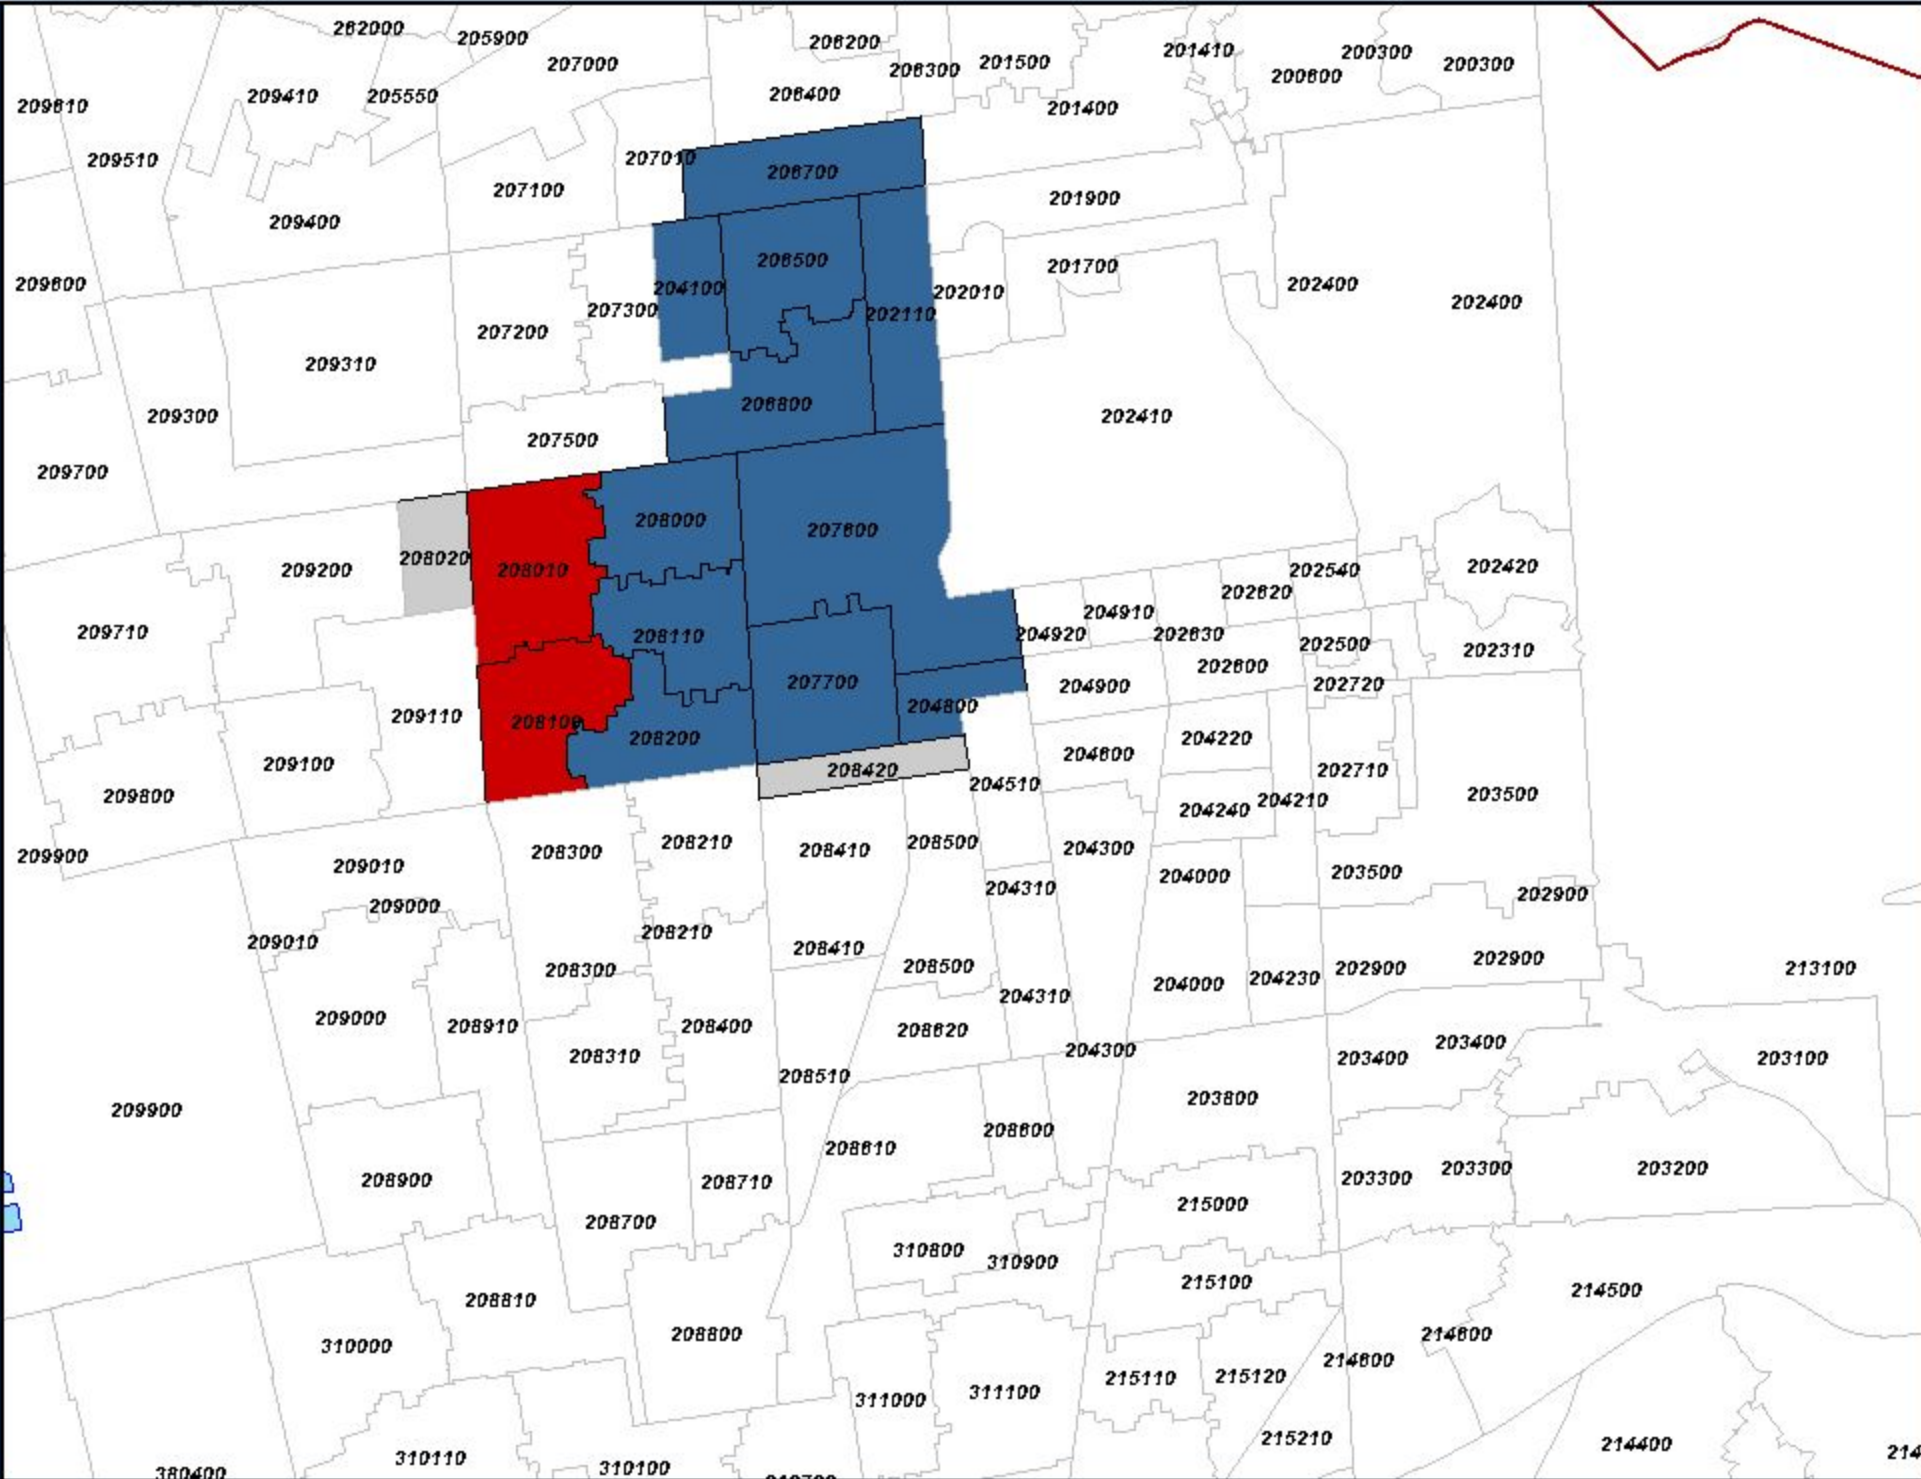

Berkeley City Council, District 4

- Np - Jesse Arreguin
- Np - Asa Dodsworth
- Np - Terry Doran
- Np - N'Dji "Jay" Jockin
- Np - L A Wood
- Write-in
- Not in this Race
- Not Reported
- Tie Vote
- Vote by Mail Precinct

Race Totals

Candidate/Race	Votes	%
Np - Jesse Arreguin	2992	48.29%
Np - Terry Doran	2283	36.85%
Np - Asa Dodsworth	395	6.38%
Np - L A Wood	368	5.94%
Np - NDji "Jay" Jockin	120	1.94%
Write-in	38	.61%

Map Legend

- ☒ Map Legend
- ☒ Highway
- ☐ City Limits
- ☒ Water
- ☐ Major Road
- ☒ Alameda County
- ☐ Board Of Supervisors
- ☐ Context Road
- ☒ Precincts