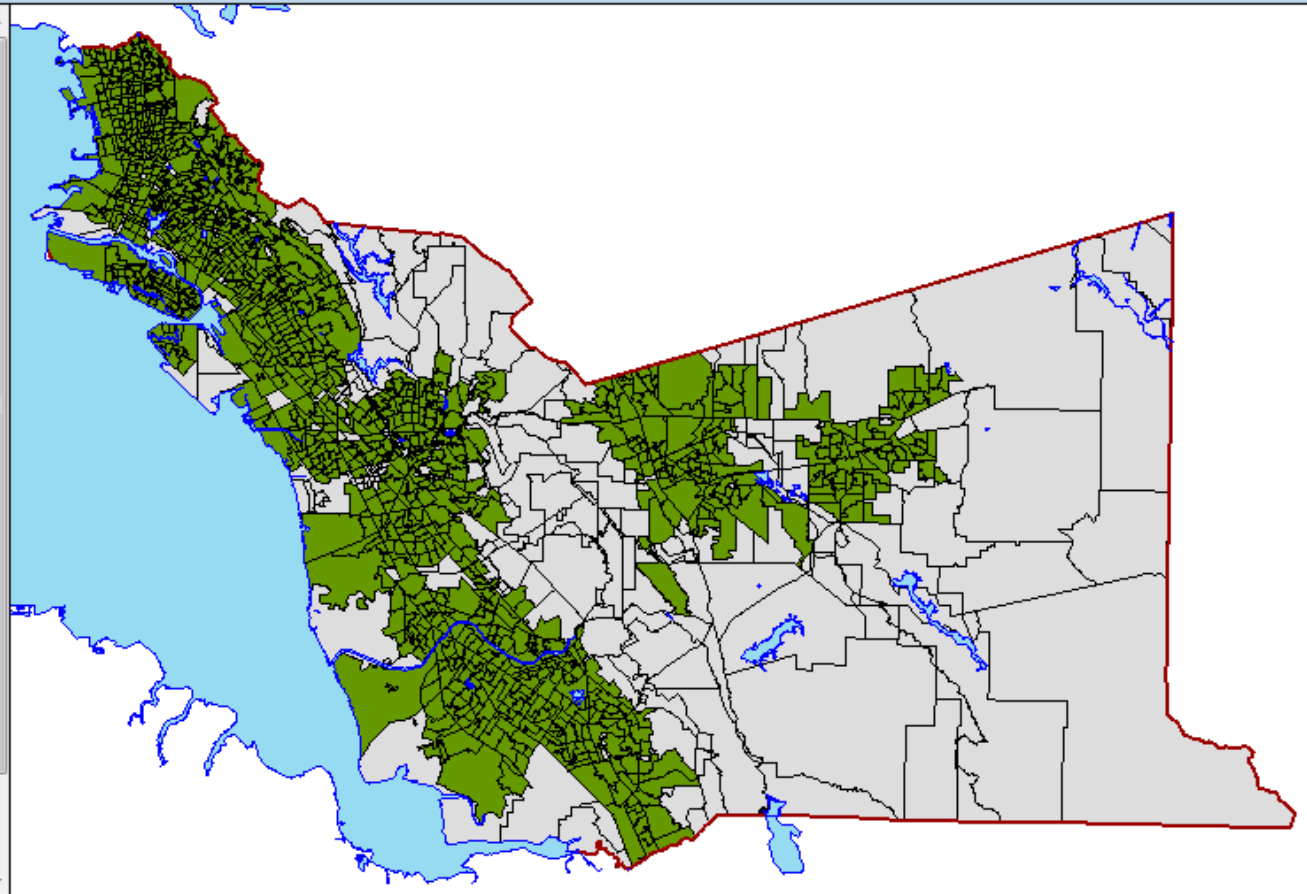

Registration & Turnout

Registrar of Voters
Tim Dupuis

6/3/2014 - Direct Primary Election

Tools:

Registration & Turnout

- Reported
- Not in this Race
- Not Reported
- Vote by Mail Precinct

Map Legend

- Map Legend
- Highway
- City Limits
- Water
- Major Road
- Alameda County
- Board Of Supervisors
- Context Road
- Precincts
- Precinct Numbers

Race Totals

Candidate/Race	Votes	%
NP - Steve Manning	117763	74.43%
NP - Kathleen Knox	39339	24.86%
Write-in	1119	.71%

Map Legend

- Map Legend
- Highway
- City Limits
- Water
- Major Road
- Alameda County
- Board Of Supervisors
- Context Road

Measure AA - Alameda County

Measure AA - Alameda County

- Yes
- No
- Not in this Race
- Not Reported
- Vote by Mail Precinct
- Tie Vote

Race Totals

66.67% required for passage

Candidate/Race	Votes	%
Yes	148001	75.01%
No	49307	24.99%

Map Legend

- Map Legend
- Highway
- City Limits
- Water
- Major Road
- Alameda County
- Board Of Supervisors
- Context Road
- Precincts