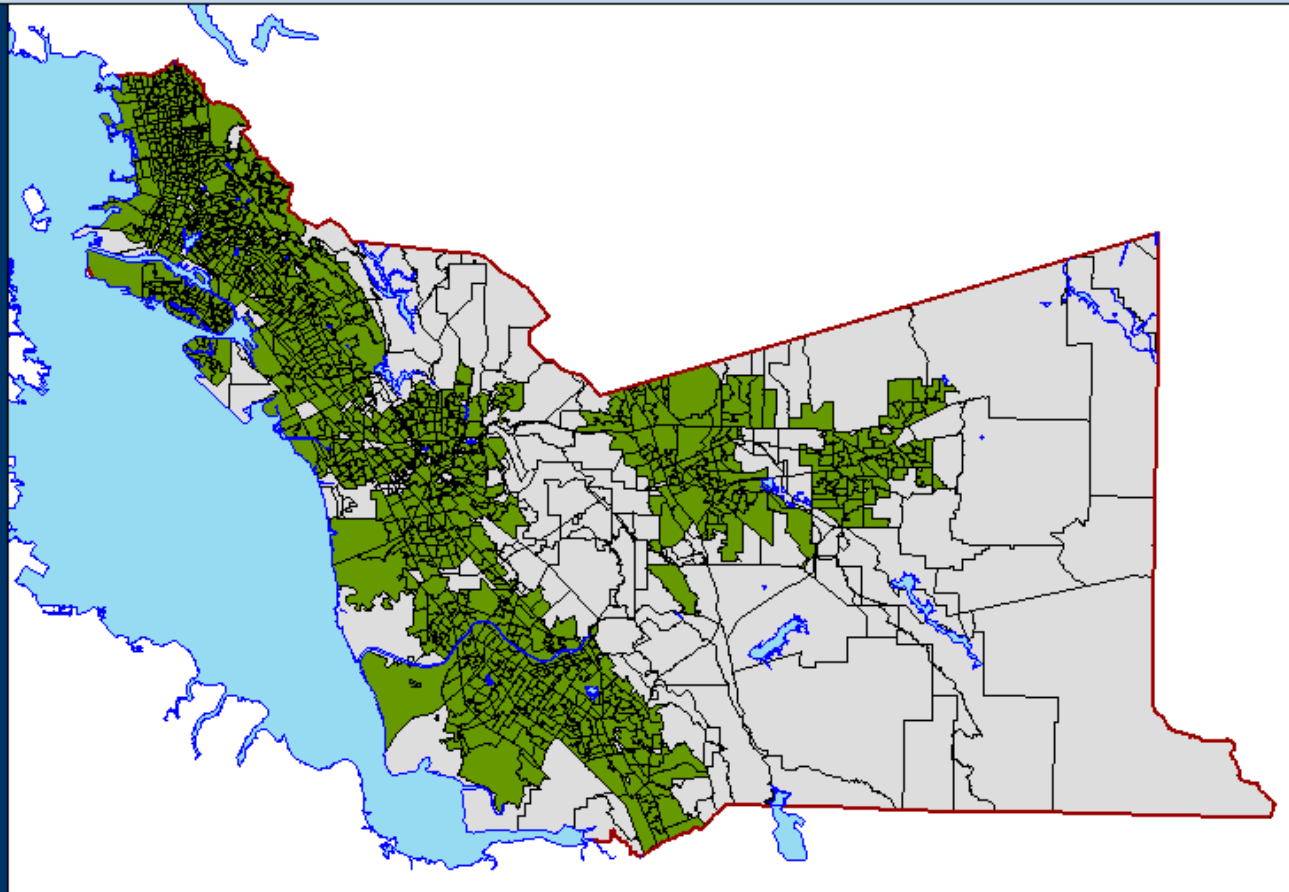

Registration & Turnout

Registrar of Voters
Tim Dupuis

6/3/2014 - Direct Primary Election

Tools:

Registration & Turnout

- Reported
- Not in this Race
- Not Reported
- Vote by Mail Precinct

Map Legend

- Map Legend
- Highway
- City Limits
- Water
- Major Road
- Alameda County
- Board Of Supervisors
- Context Road
- Precincts
- Precinct Numbers

Race Totals

Candidate/Race	Votes	%
NP - Steve Manning	117763	74.43%
NP - Kathleen Knox	39339	24.86%
Write-in	1119	.71%

Map Legend

- Map Legend
- Highway
- City Limits
- Water
- Major Road
- Alameda County
- Board Of Supervisors
- Context Road

Measure AA - Alameda County

Measure AA - Alameda County

- Yes
- No
- Not in this Race
- Not Reported
- Vote by Mail Precinct
- Tie Vote

Race Totals

66.67% required for passage

Candidate/Race	Votes	%
Yes	148001	75.01%
No	49307	24.99%

Map Legend

- Map Legend
- Highway
- City Limits
- Water
- Major Road
- Alameda County
- Board Of Supervisors
- Context Road
- Precincts